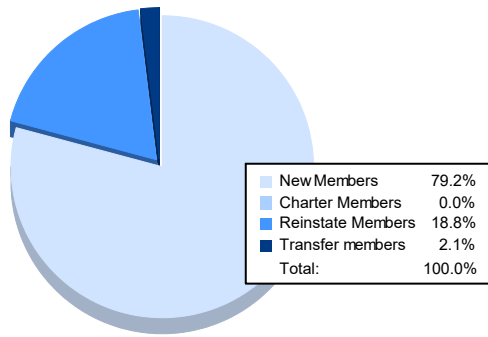

Year	New Clubs	Dropped Clubs	Gain/ Loss Clubs	New Members	Charter Members	Reinstate Members	Transfer Members	Total Member Added	Total Members Dropped	Gain/ Loss Members
2016-2017	0	2	-2	115	0	9	2	126	194	-68
2017-2018	0	0	0	152	2	13	10	177	169	8
2018-2019	0	0	0	115	0	10	9	134	125	9
2019-2020	0	0	0	101	0	9	3	113	175	-62
2020-2021	0	1	-1	76	0	18	2	96	141	-45
<b>Average</b>	<b>0</b>	<b>1</b>	<b>-1</b>	<b>112</b>	<b>0</b>	<b>12</b>	<b>5</b>	<b>129</b>	<b>161</b>	<b>-32</b>

### Membership Composition June 2021 Cumulative