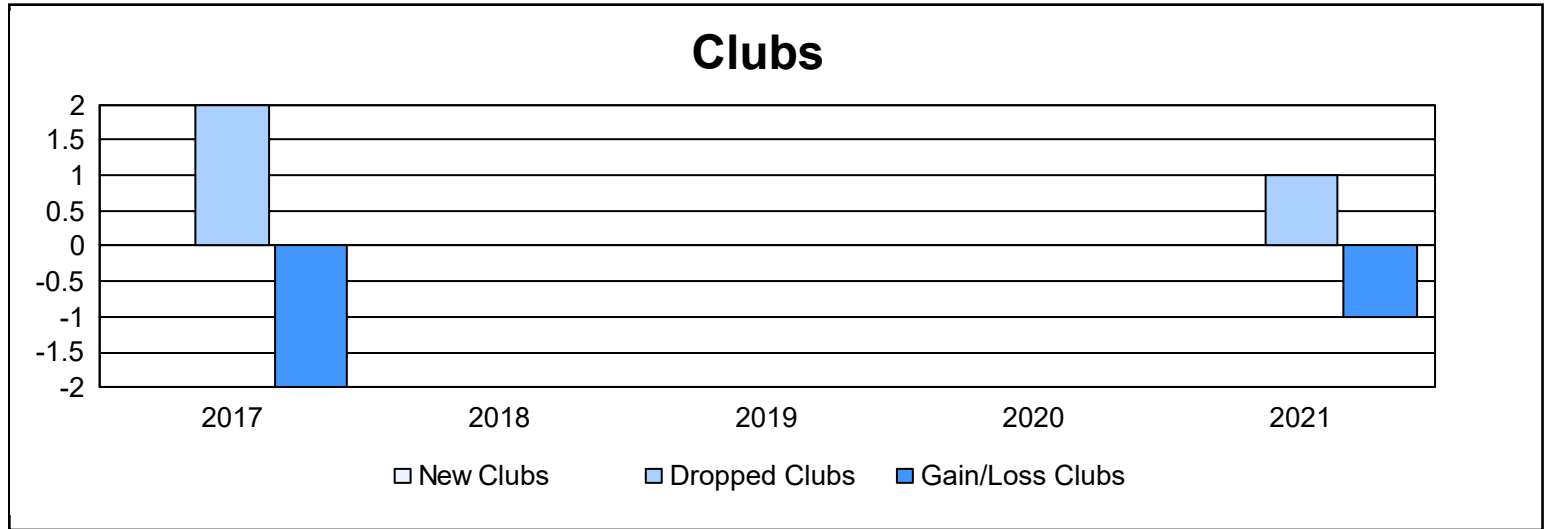

Year	New Clubs	Dropped Clubs	Gain/ Loss Clubs	New Members	Charter Members	Reinstate Members	Transfer Members	Total Member Added	Total Members Dropped	Gain/ Loss Members
2016-2017	0	2	-2	115	0	9	2	126	194	-68
2017-2018	0	0	0	152	2	13	10	177	169	8
2018-2019	0	0	0	115	0	10	9	134	125	9
2019-2020	0	0	0	101	0	9	3	113	175	-62
2020-2021	0	1	-1	76	0	18	2	96	141	-45
<b>Average</b>	<b>0</b>	<b>1</b>	<b>-1</b>	<b>112</b>	<b>0</b>	<b>12</b>	<b>5</b>	<b>129</b>	<b>161</b>	<b>-32</b>

### Membership Composition June 2021 Cumulative