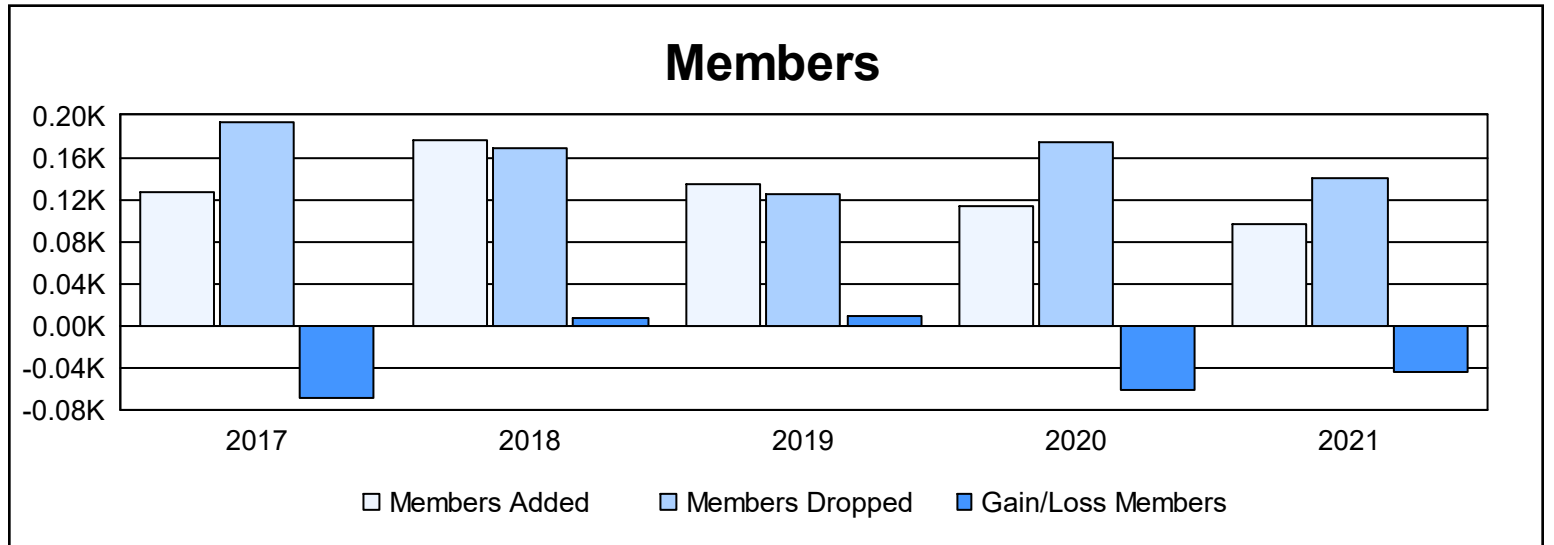

Year	New Clubs	Dropped Clubs	Gain/ Loss Clubs	New Members	Charter Members	Reinstate Members	Transfer Members	Total Member Added	Total Members Dropped	Gain/ Loss Members
2016-2017	0	2	-2	115	0	9	2	126	194	-68
2017-2018	0	0	0	152	2	13	10	177	169	8
2018-2019	0	0	0	115	0	10	9	134	125	9
2019-2020	0	0	0	101	0	9	3	113	175	-62
2020-2021	0	1	-1	76	0	18	2	96	141	-45
<b>Average</b>	<b>0</b>	<b>1</b>	<b>-1</b>	<b>112</b>	<b>0</b>	<b>12</b>	<b>5</b>	<b>129</b>	<b>161</b>	<b>-32</b>

### Membership Composition June 2021 Cumulative